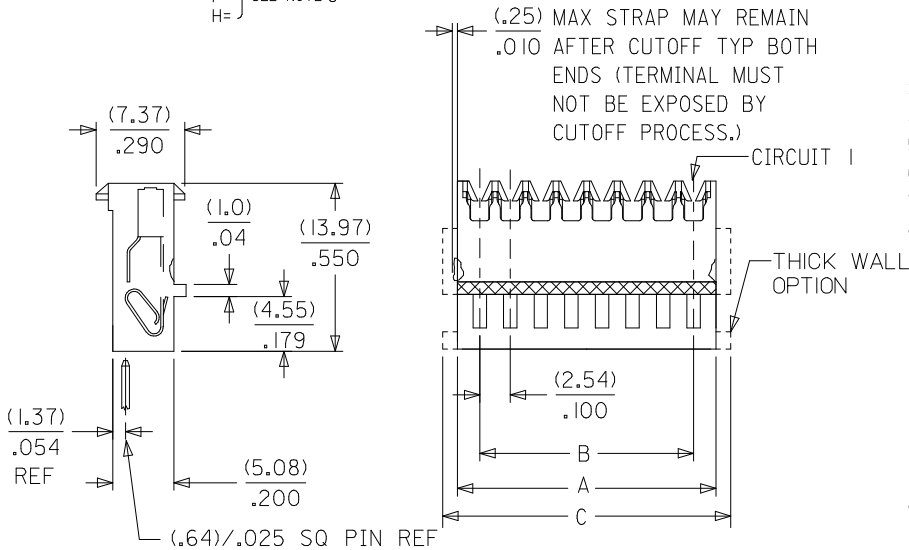

1. MATERIAL: UNFILLED NYLON, UL94V-2, MOLDED MATERIAL (CLEAR)
2. FINISH:
   - (102) OVERALL TIN: (0.00508)/(0.00200 MIN OVER (0.00254)/(0.00100 MIN COPPER.
   - (208) SELECT GOLD: (0.00038)/(0.00015 MIN, * SELECT TIN: (0.00254)/(0.00100 MIN, OVERALL NICKEL UNDERPLATE: (0.00127)/(0.00050 MIN.
   - (228) SELECT GOLD: (0.00076)/(0.00030 MIN, * SELECT TIN: (0.00254)/(0.00100 MIN, OVERALL NICKEL UNDERPLATE: (0.00127)/(0.00050 MIN.
   - (501) OVERALL GOLD: (0.00051)/(0.00020 MIN OVER (0.00076)/(0.00030 MIN NICKEL
   - (502) OVERALL GOLD: (0.00051)/(0.00020 MIN OVER (0.00127)/(0.00050 MIN NICKEL.
   - (503) OVERALL GOLD: (0.00076)/(0.00030 MIN OVER (0.00127)/(0.00050 MIN NICKEL.
   - (P909) OVERALL TIN: (0.00254)/(0.00100 MIN. *THE PRIMARY SHIPPING CARTON WILL BE LABELED COMPLIANT TO RoHS DIRECTIVE 2002/95/EC AND ELV ANNEX II OF DIRECTIVE 2000/53/EC*. CARTONS WITHOUT THIS LABEL MAY CONTAIN PRODUCT WITH TIN/LEAD PLATINGS.
3. PRODUCT SPECIFICATION: PS-7720-001
4. PACKAGING: BULK PK-7720-001 SEE CHART
5. THESE HOUSINGS ARE FOR USE WITH SINGLE 22 AWG WIRE TERMINATION ONLY
6. COLOR STRIPE TO RUN LENGTH OF RIB AS SHOWN (SEE CHART FOR COLOR)
7. SEE APPLICATION SPEC SMES-7720-0002 FOR ADDITIONAL INFORMATION.
8. WIRE SPECIFICATIONS: SEE SMES-7720-0002 (INSUL. DIA (1.52)/(0.060 MAX)
   - SLOT SIZE A FOR USE WITH: 26 AWG SOLID, STRANDED TINNED
   - SLOT SIZE H FOR USE WITH: 28 AWG SOLID, STRANDED TINNED, AND STRANDED TOPCOAT
   - SLOT SIZE F FOR USE WITH: 24 AWG SOLID, STRANDED TINNED, AND STRANDED TOPCOAT
   - SLOT SIZE E FOR USE WITH: 26 AWG STRANDED TOPCOAT
   - SLOT SIZE G FOR USE WITH: 22 AWG STRANDED TINNED
9. THIS PART CONFORMS TO CLASS B REQUIREMENTS OF COSMETIC SPECIFICATION PS-45499-002.

NO OF CKTS	DIM A	DIM B	DIM C
2	(5.44) .214	(2.54) .100	(7.59) .299
3	(7.98) .314	(5.08) .200	(10.13) .399
4	(10.52) .414	(7.62) .300	(12.67) .499
5	(13.06) .514	(10.16) .400	(15.21) .599
6	(15.60) .614	(12.70) .500	(17.75) .699
7	(18.14) .714	(15.24) .600	(20.29) .799
8	(20.68) .814	(17.78) .700	(22.83) .899
9	(23.22) .914	(20.30) .800	(25.37) .999
10	(25.76) 1.014	(22.86) .900	(27.91) 1.099
11	(28.30) 1.114	(25.40) 1.000	(30.45) 1.199
12	(30.84) 1.214	(27.94) 1.100	(32.99) 1.299
13	(33.38) 1.314	(30.48) 1.200	(35.53) 1.399
14	(35.92) 1.414	(33.02) 1.300	(38.07) 1.499
15	(38.46) 1.514	(35.56) 1.400	(40.61) 1.599
16	(41.00) 1.614	(38.10) 1.500	(43.15) 1.699
17	(43.54) 1.714	(40.64) 1.600	(45.69) 1.799
18	(46.08) 1.814	(43.18) 1.700	(48.23) 1.899
19	(48.62) 1.914	(45.72) 1.800	(50.77) 1.999
20	(51.16) 2.014	(48.26) 1.900	(53.31) 2.099
21	(53.70) 2.114	(50.80) 2.000	(55.85) 2.199
22	(56.24) 2.214	(53.34) 2.100	(58.39) 2.299
23	(58.78) 2.314	(55.88) 2.200	(60.93) 2.399
24	(61.32) 2.414	(58.42) 2.300	(63.47) 2.499
25	(63.86) 2.514	(60.96) 2.400	(66.01) 2.599
26	(66.40) 2.614	(63.50) 2.500	(68.55) 2.699
27	(68.94) 2.714	(66.04) 2.600	(71.09) 2.799
28	(71.48) 2.814	(68.58) 2.700	(73.63) 2.899

CORRECT HSG. NO.'S
EC NO: UCP2009-2291
DRWN:MKIPPER 2009/04/16
CHKD:SSOUSEK 2009/04/17
APPR:FSM:TH 2009/04/17

QUALITY SYMBOLS
▽=0
◁=0

DESCRIPTION
REV

BA

GENERAL TOLERANCES (UNLESS SPECIFIED)

	mm	INCH
4 PLACES	± ---	± ---
3 PLACES	± ---	± ---
2 PLACES	± ---	± ---
1 PLACE	± ---	± ---

ANGULAR ±1/2°

DRAFT WHERE APPLICABLE MUST REMAIN WITHIN DIMENSIONS

DIMENSION STYLE
MM/IN

SCALE ---

DESIGN UNITS
INCH

THIRD ANGLE PROJECTION

DRAWN BY DATE
SAMIEC 2004/04/13

CHECKED BY DATE
SAMIEC 2004/04/13

APPROVED BY DATE
MARGULIS 2004/04/13

MATERIAL NO.
SEE CHART

TITLE
KK 100 IDT CONNECTOR ASSEMBLY

MOLEX MOLEX INCORPORATED

DOCUMENT NO.
SD-7720-001

SHEET NO.
1 OF *